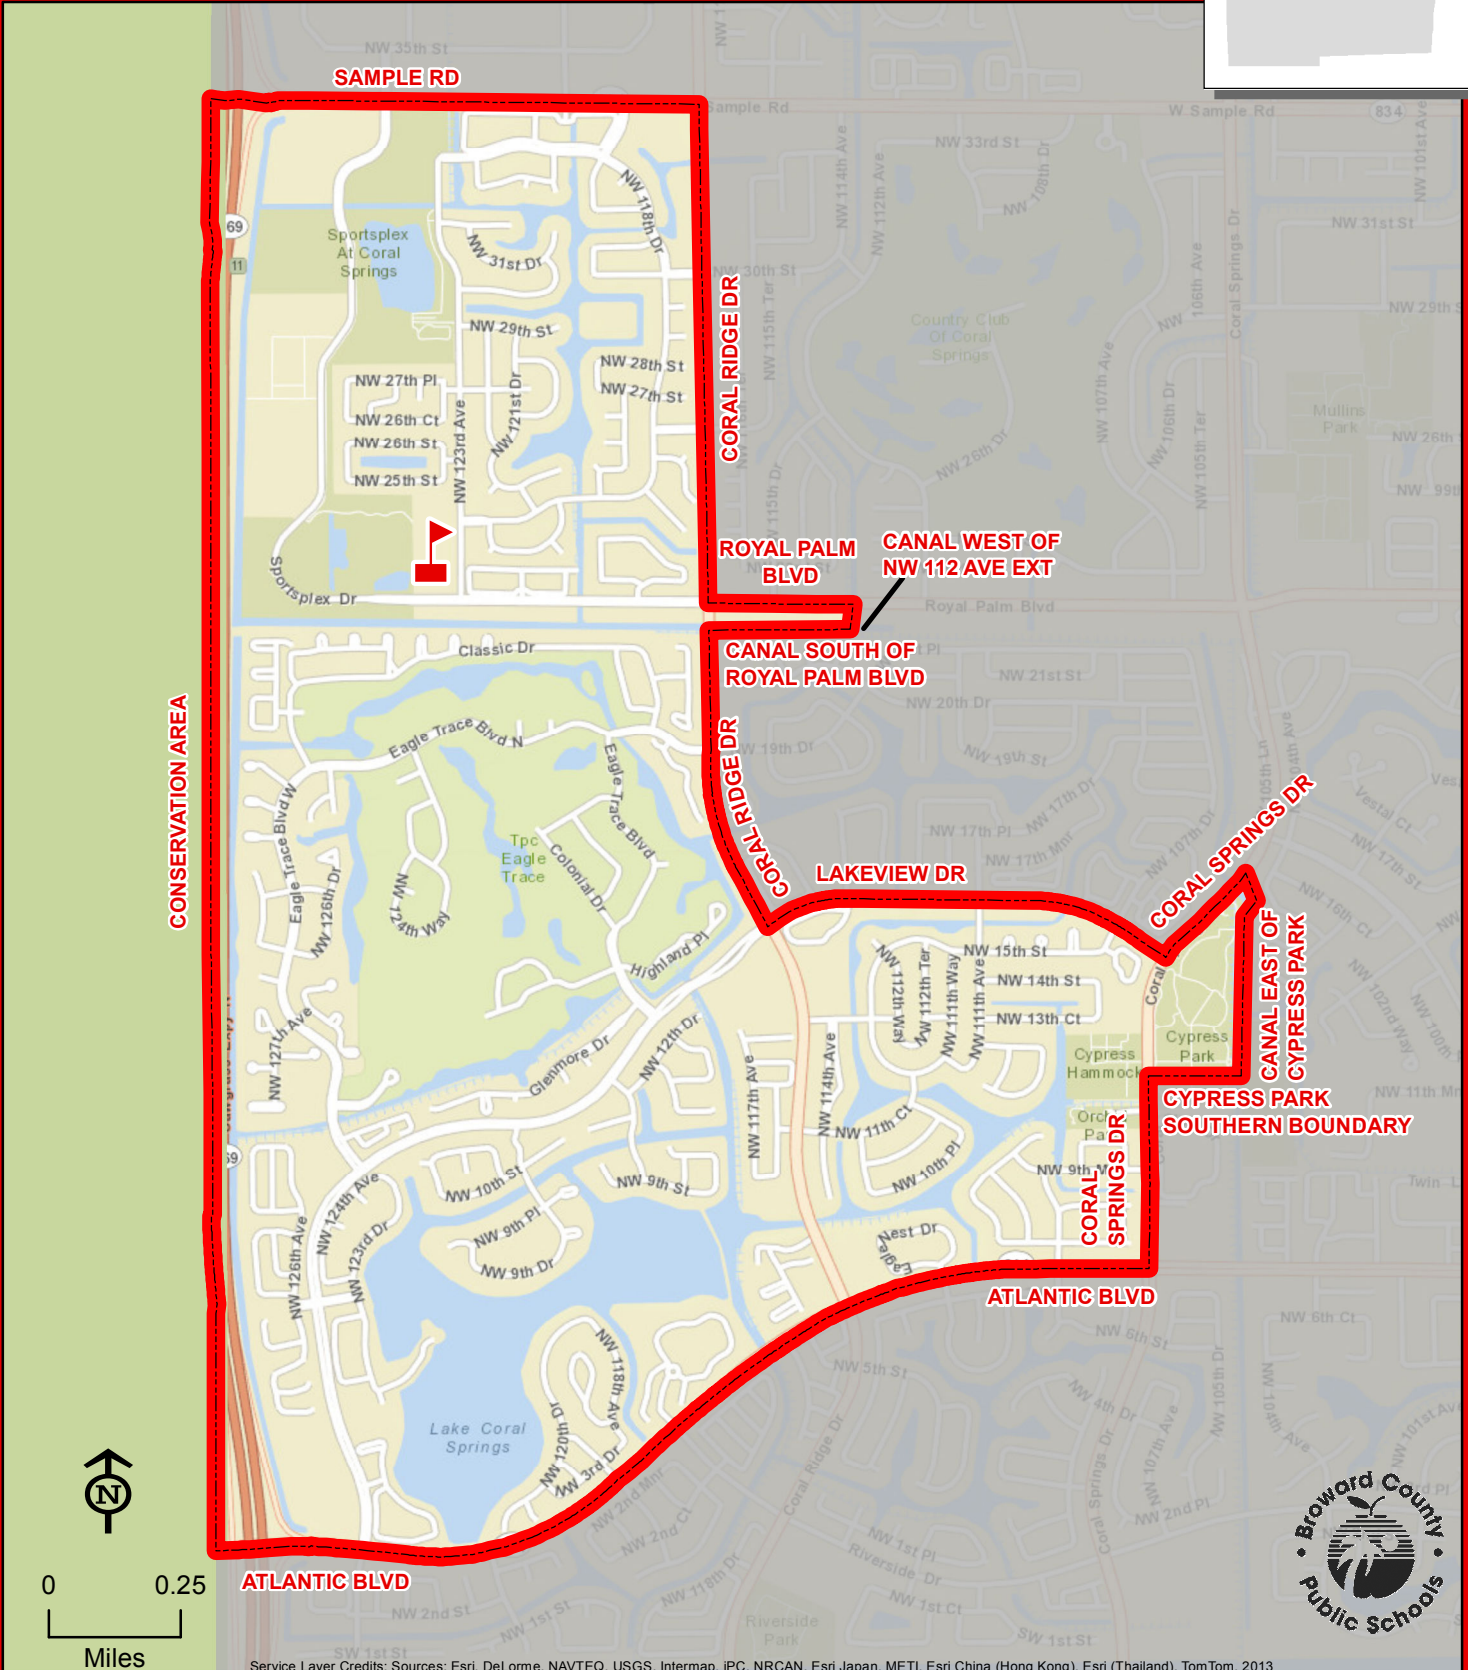

# WESTCHESTER ELEMENTARY SCHOOL

12405 ROYAL PALM BOULEVARD  
CORAL SPRINGS, FLORIDA 33065  
754-322-8900

THIS MAP IS FOR CONCEPTUAL PURPOSES ONLY AND SHOULD NOT BE USED FOR LEGAL BOUNDARY DETERMINATIONS